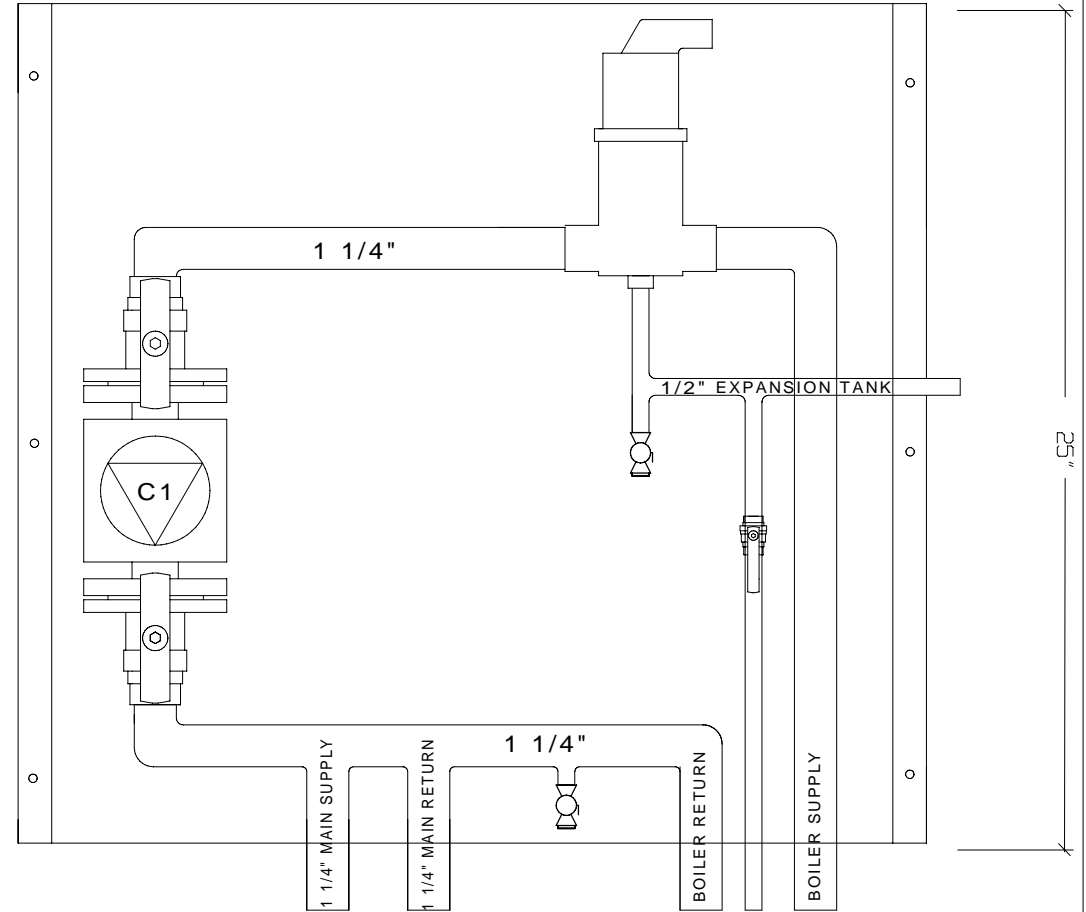

8 5/8"

27"

Legend

CIRCULATOR WITH SPRING CHECK VALVE

ISOLATION VALVE

AIR VENT

PURGE VALVE

DO NOT SCALE DRAWING, DIMENSIONS ARE IN INCHES

Drawn by:

BR

Type:

Primary Loop Station

Part Number:

HP800301N

Model Number:

PLS-1RB